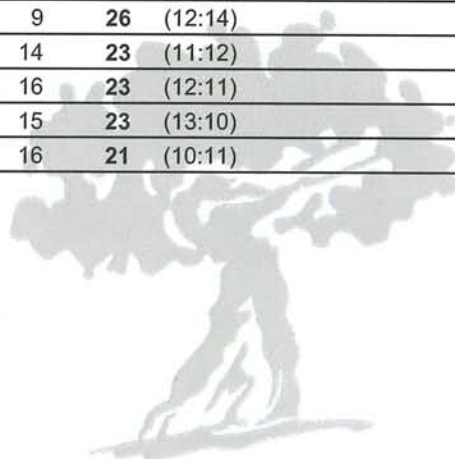

AMENDOEIRA
GOLF RESORT

AMENDOEIRA
GOLF RESORT

Stableford Net Classification - Total

Tournament: Wednesdays Roll Up Dia 1

Course: Oceânico Faldo

Day: 1 of 1

Date: 2012-02-08

Pos.	Name	EGA HCP	Play HCP	Stabl. Net	Front/ Back
1	Roger Morwood	17,0	19	41	(22:19)
2	Lawrence Cryer	9,0	9	35	(18:17)
3	David Schofield	19,0	21	34	(21:13)
4	Johannes Peters	11,0	12	30	(15:15)
5	Jon Van Der Giesen	9,0	9	26	(12:14)
6	John Martin Hughes	12,8	14	23	(11:12)
7	John McKinstry	15,0	16	23	(12:11)
8	Chris Evans	13,9	15	23	(13:10)
9	Robin Lincoln	14,8	16	21	(10:11)